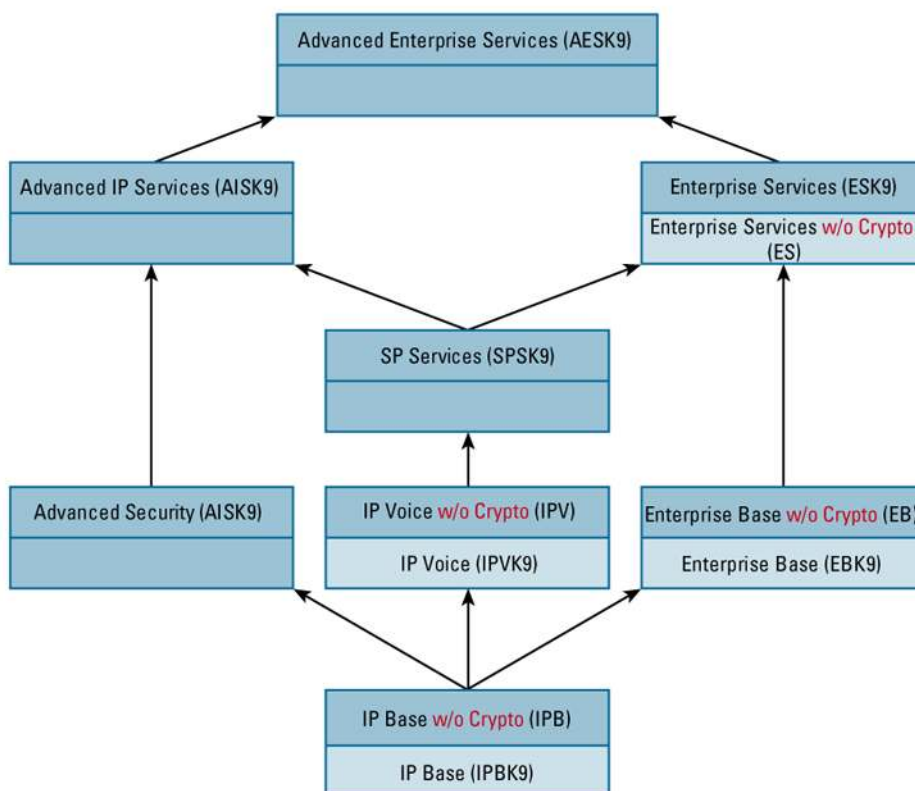

Image Name	Cisco IOS Software Release 12.3 and Prior	Image Name	Cisco IOS Software Release 12.4 and Forward
Advanced IP Services	X	Advanced IP Services	X
		Enterprise Services without Crypto	New
Enterprise Services	X	Enterprise Services	X
Advanced Enterprise Services	X	Advanced Enterprise Services	X

Note that there is a name change for the feature sets that previously had no cryptography technology; this fact is now noted in their titles. Going forward, the new feature sets that have cryptography technology will have the basic title without any cryptography designator.

Figure 1. Reformation Feature Map

The remainder of this product bulletin provides details of feature set availability in Cisco IOS Software releases 12.4 Mainline and 12.4T.

CISCO IOS SOFTWARE RELEASE 12.4 MAINLINE

Overview of Available Feature Sets in Cisco IOS Software Release 12.4 Mainline

Table 3 lists the Cisco IOS Software Release 12.4 Mainline feature sets that are available for the Cisco 2600XM and 2691 routers.